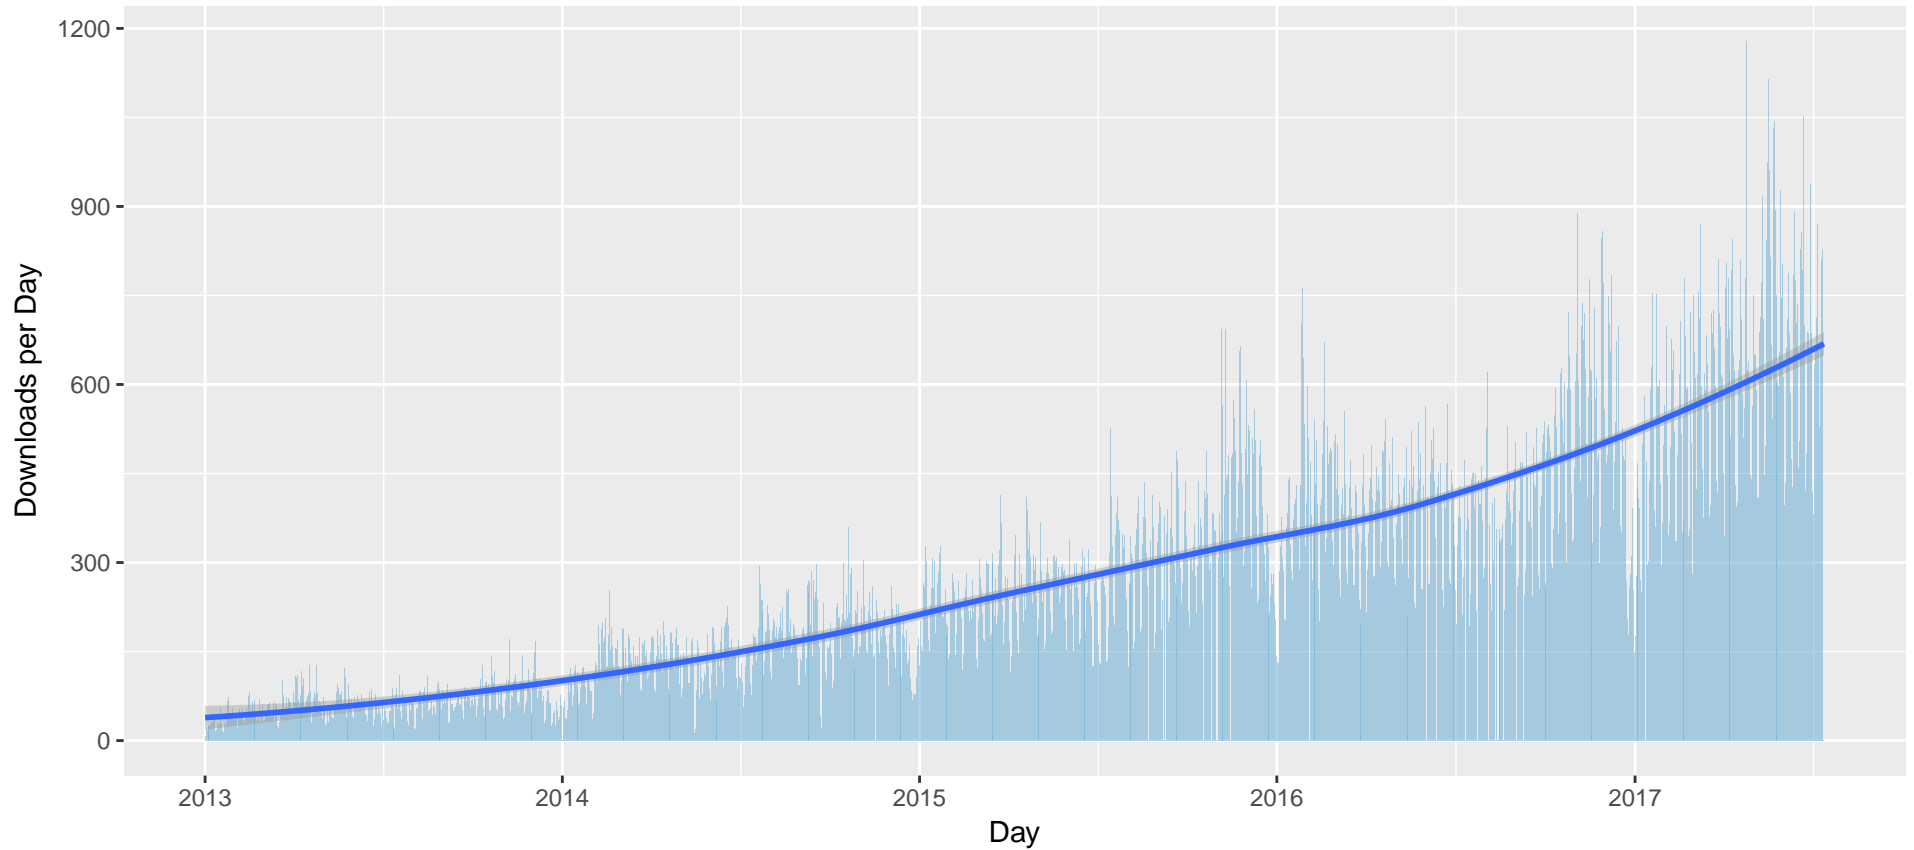

# Rattle Installations per Day from RStudio CRAN node

Last updated 2017-07-13