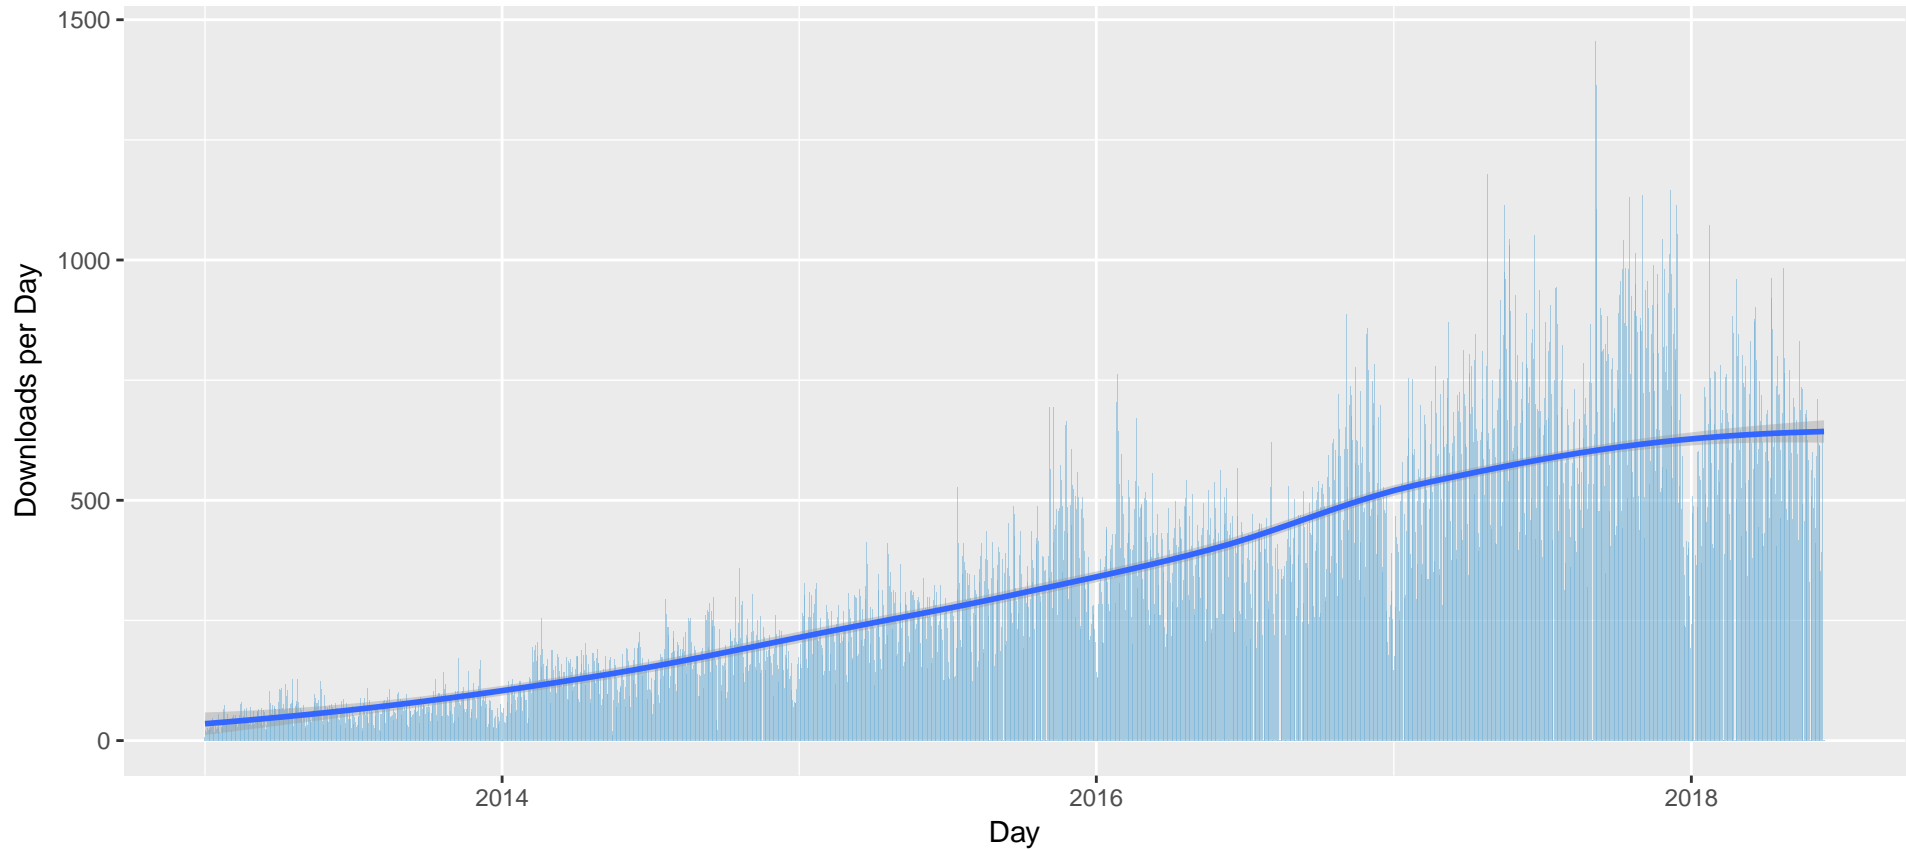

Rattle Installations per Day from RStudio CRAN node

Last updated 2018-06-13